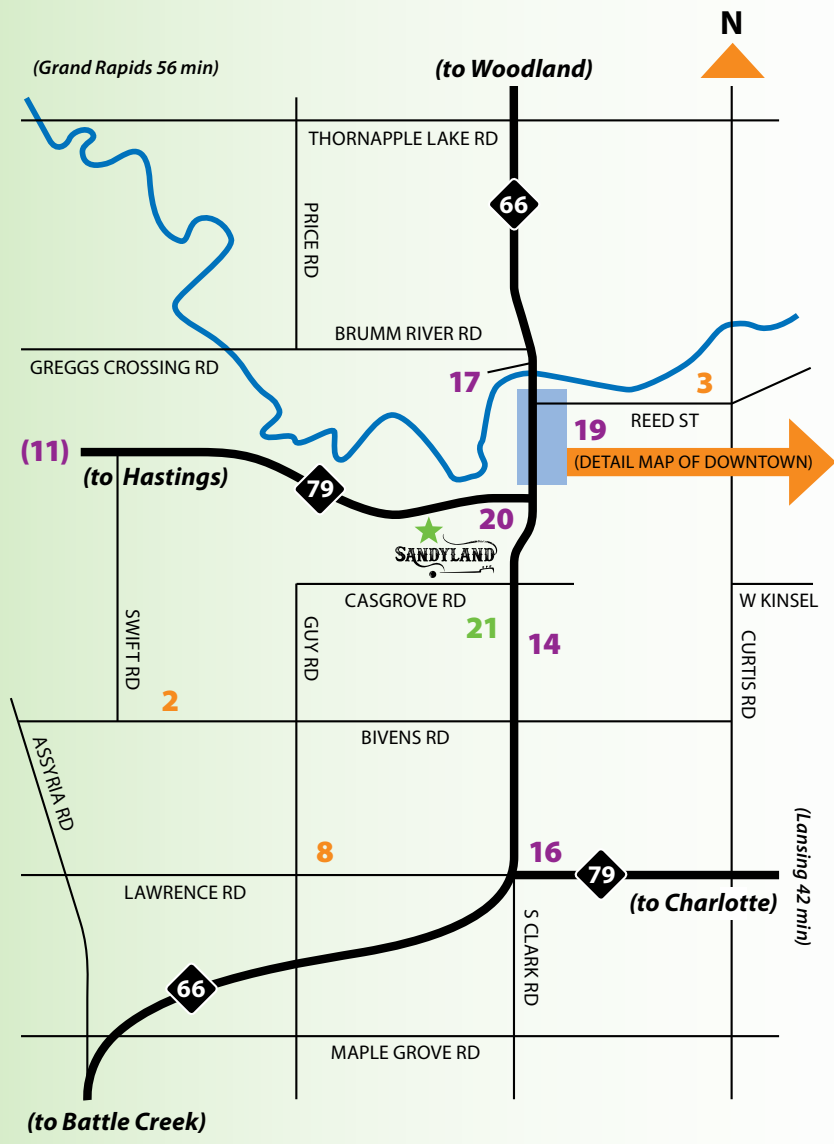

1

BRITTANY SNOOK
PHOTOGRAPHY

f

234 N Main Street
269.224.2850
brittansnookphotography.com

2

BURPEE
HARDWOODS L.L.C.

Contract Logging - Timber Consulting

f

8211 Bivens Road
517.231.2157

3

Carl's
SUPER MARKETS
of Nashville

f

999 Reed Street
517.852.1991

4

COURT
SIDE

SCREEN PRINTING
& EMBROIDERY

f

117 N Main Street
517.852.9207
courtsideinc.com

5

EATON FEDERAL
SAVINGS BANK

f

109 S Main Street
517.852.1830
eatonfed.com

6

Edward Jones®

MAKING SENSE OF INVESTING

423 N Main Street
517.760.8113
edwardjones.com

7

good
time
PIZZA & MORE

f

501 N Main Street
517.852.9100
goodtime.pizza

8

Hickey Electric, Inc.

f

5995 Guy Road
517.852.0925
hickey-electric.com

9

highpoint
COMMUNITY BANK

f

310 N Main Street
517.852.0790
highpointcommunitybank.com

10

HOMETOWN
LUMBER & HARDWARE

219 S State Street
517.852.0882
hometownlumbermi.com

NASHVILLE

Route 66

BUSINESS DISTRICT

Business Partner Locations